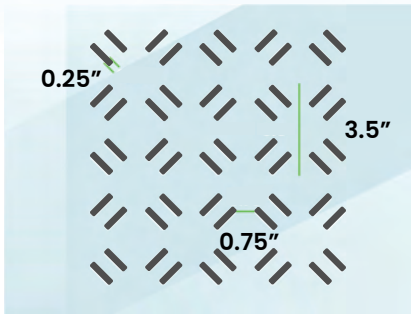

Dot Patterns

Colour shown for display purposes only, actual product colour not shown

Symmetry

2" x 2" Spacing
(optimum in the prevention of bird collisions)

Harmony

2" x 2" Spacing
(optimum in the prevention of bird collisions)

Rain

4" x 2" Spacing
(meets scientific community recommendation)

Horizon

4" x 1.75" Spacing

Serenity

2.25" x 1.25" Spacing

Don't see anything you like?

Inquire about a custom pattern cut just for you!

Commercial Solution Format:

Master Roll - 3ft. x 150ft. - 450sq.ft.
Partial rolls are available in 3ft. x 50/75/100ft.

All rolls are manufactured to order.

Manufacturing timeline is approx. 3-7 business days depending on the order.

Linear Patterns

Colour shown for display purposes only, actual product colour not shown

Affinity

.75" x 3.5" Spacing

Balance

3.5" x .5" Spacing

Sequence

2" x 1"- 1.75" Spacing