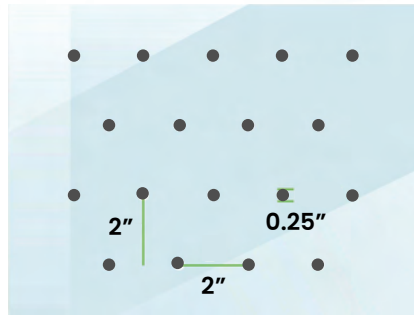

Dot Patterns

Colour shown for display purposes only, actual product colour not shown

Symmetry

2" x 2" Spacing
(optimum in the prevention of bird collisions)

Harmony

2" x 2" Spacing
(optimum in the prevention of bird collisions)

Rain

4" x 2" Spacing
(meets scientific community recommendation)

Horizon

4" x 1.75" Spacing

Serenity

2.25" x 1.25" Spacing

Don't see anything you like?

Inquire about a custom pattern cut just for you!

Commercial Solution Format:

Master Roll - 3ft. x 150ft. - 450sq.ft.
Partial rolls are available in 3ft. x 50/75/100ft.

All rolls are manufactured to order.

Manufacturing timeline is approx. 3-7 business days depending on the order.