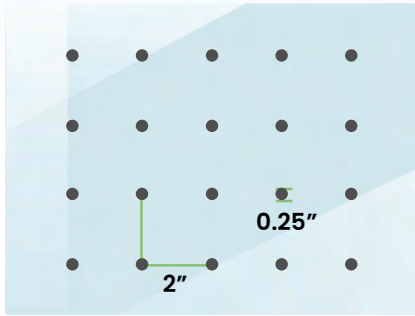

Dot Patterns

Colour shown for display purposes only, actual product colour not shown

Symmetry

2" x 2" Spacing
(optimum in the prevention of bird collisions)

Harmony

2" x 2" Spacing
(optimum in the prevention of bird collisions)

Rain

4" x 2" Spacing
(meets scientific community recommendation)

Horizon

4" x 1.75" Spacing

Serenity

2.25" x 1.25" Spacing

Don't see anything you like?

Inquire about a custom pattern cut just for you!

Commercial Solution Format:

Master Roll - 3ft. x 150ft. - 450sq.ft.
Partial rolls are available in 3ft. x 50/75/100ft.

All rolls are manufactured to order.

Manufacturing timeline is approx. 3-7 business days depending on the order.